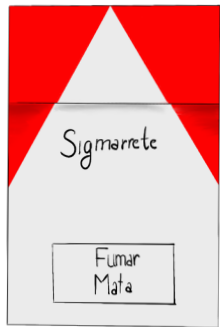

THE WORST thief

Lucía Sánchez, Elena Vicente
y Kevin Jiménez

Indice

Personajes:

- Rufi El Torpe
- Karen Nothanks
- Paco Nublau
- Pepe Porras

Objetos

Edificios

An illustration of various green banknotes and gold coins falling from the top left corner of the page. The banknotes are shown in various orientations, some partially folded or crumpled, and the coins are scattered around them.

**Personaje
principal:
Rufi El Torpe**

**Personaje
secundario:
Karen Nothanks**

The background of the slide is white, filled with numerous small, semi-transparent images of compact discs (CDs) scattered across the surface. The CDs are shown from various angles, some appearing as flat circles and others as thin, tilted discs, creating a sense of motion or a shower of discs. The central text is overlaid on this background.

**Personaje
secundario:
Paco Nublau**

The background of the slide is a repeating pattern of handcuffs. The handcuffs are rendered in a light gray, semi-transparent style, scattered across the white background. Some are shown in pairs connected by a chain, while others are individual cuffs. The pattern is dense and covers the entire area, framing the central text.

Personaje Secundario: Pepe Porras

Objetos

Latas

Botellas

Tabaco

Leche

Ramen

Onigiri