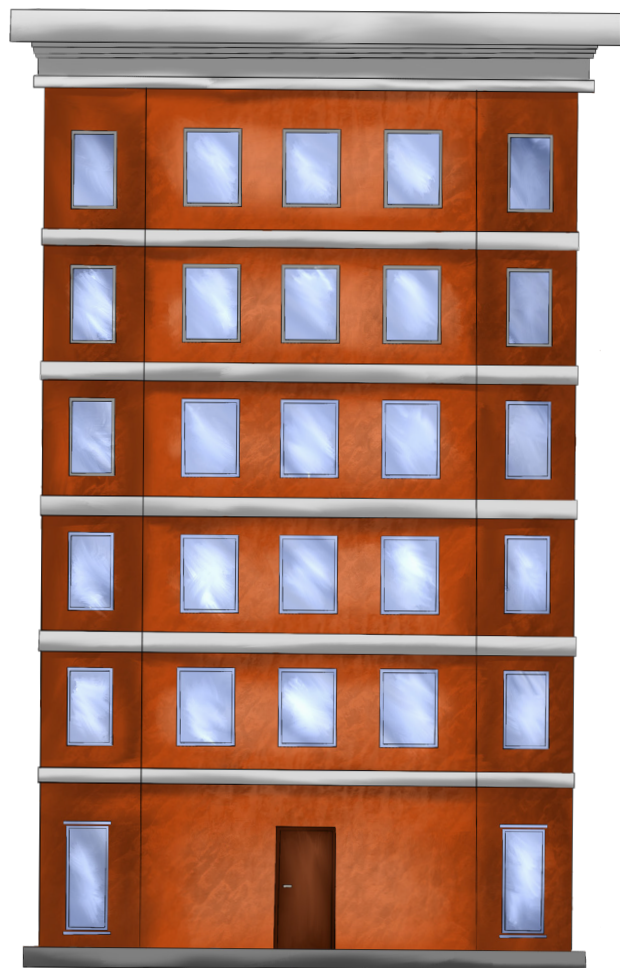

THE WORST thief

Lucía Sánchez, Elena Vicente
y Kevin Jiménez

Indice

Personajes:

- Rufi El Torpe
- Karen Nothanks
- Paco Nublau
- Pepe Porras

Objetos

Edificios

An illustration of various green banknotes and gold coins falling from the top left corner of the page. The banknotes are shown in various orientations, some partially folded or crumpled, and the coins are scattered around them.

**Personaje
principal:
Rufi El Torpe**

**Personaje
secundario:
Karen Nothanks**

The background of the slide is white, filled with numerous small, semi-transparent images of compact discs (CDs) scattered across the surface. The CDs are shown from various angles, some appearing as flat circles and others as thin, tilted discs, creating a sense of motion or a shower of discs. The central text is overlaid on this background.

**Personaje
secundario:
Paco Nublau**

The background of the slide is a repeating pattern of handcuffs. The handcuffs are rendered in a light gray, semi-transparent style, scattered across the white background. Some are shown in pairs connected by a chain, while others are individual cuffs. The pattern is dense and covers the entire area, framing the central text.

Edificios

Edificio 1

Edificio 2

Casa

Tienda

Tienda (interior)

Cielo