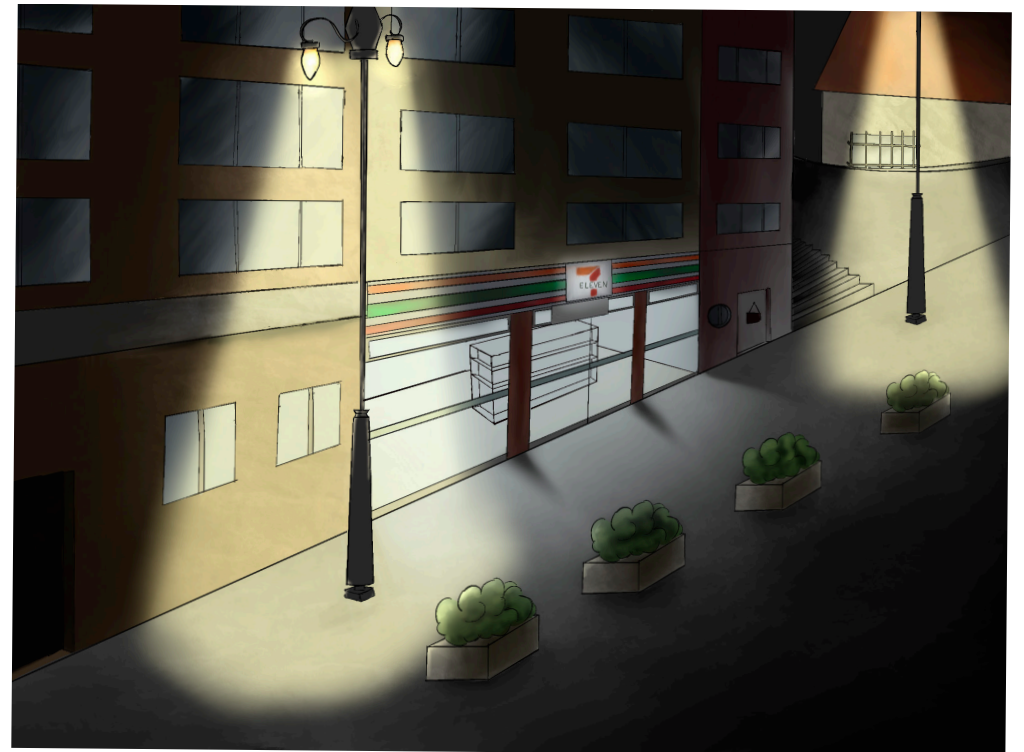

**Personaje
principal:
Rufi El Torpe**

**Personaje
secundario:
Karen Nothanks**

The background of the slide is white, filled with numerous small, semi-transparent images of compact discs (CDs) scattered across the surface. The CDs are shown from various angles, some appearing as flat circles and others as thin, tilted discs, creating a sense of motion or a shower of discs. The central text is overlaid on this background.

**Personaje
secundario:
Paco Nublau**

The background of the slide is a repeating pattern of handcuffs. The handcuffs are rendered in a light gray, semi-transparent style, scattered across the white background. Some are shown in pairs connected by a chain, while others are individual cuffs. The pattern is dense and covers the entire area, framing the central text.

Edificios

Edificio 1

Edificio 2

Casa

Tienda

Tienda (interior)

Cielo