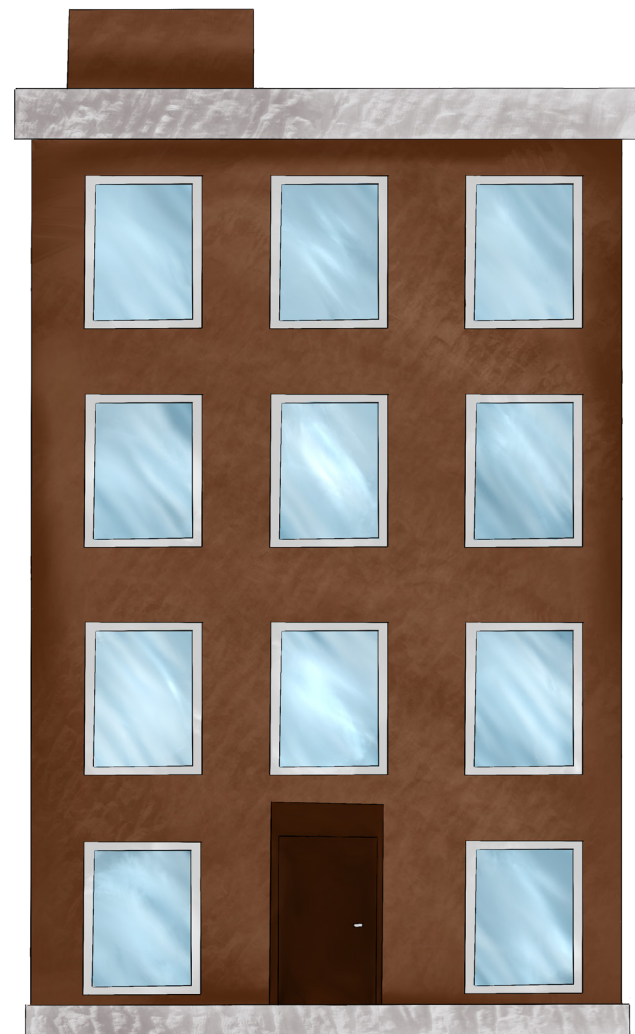

THE WORST thief

Lucía Sánchez, Elena Vicente
y Kevin Jiménez

Indice

Personajes:

- Rufi El Torpe
- Karen Nothanks
- Paco Nublau
- Pepe Porras

Objetos

Edificios

An illustration of various green banknotes and gold coins falling from the top left corner of the page. The banknotes are shown in various orientations, some partially folded or crumpled, and the coins are scattered around them.

**Personaje
principal:
Rufi El Torpe**

**Personaje
secundario:
Karen Nothanks**

The background of the slide is white, filled with numerous small, semi-transparent images of compact discs (CDs) scattered across the surface. The CDs are shown from various angles, some appearing as flat circles and others as thin, tilted discs, creating a sense of motion or a shower of discs. The central text is overlaid on this background.

**Personaje
secundario:
Paco Nublau**

The background of the slide is a repeating pattern of handcuffs. The handcuffs are rendered in a light gray, semi-transparent style, scattered across the white background. Some are shown in pairs connected by a chain, while others are individual cuffs. The pattern is dense and covers the entire area, framing the central text.

Edificios

Edificio 1

Edificio 2

Casa

Tienda

Tienda (interior)

Cielo